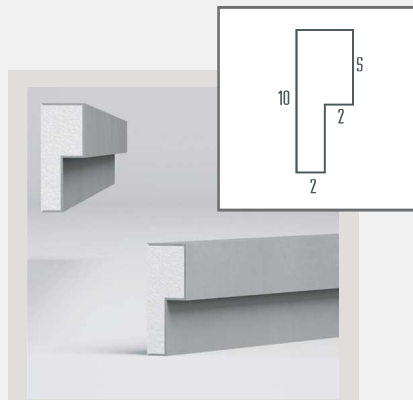

BEIRAL

Ref: SM007
Composição: EPS
Medidas: 4x10cm