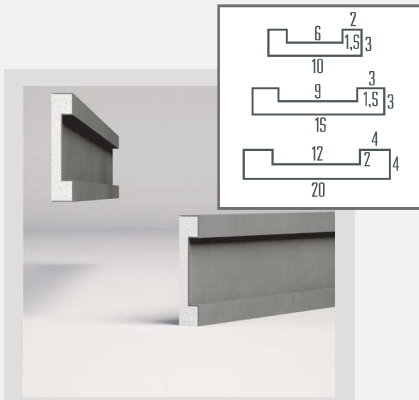

BEIRAL

Ref: SMO16|017|018
Composição: EPS
Medidas: 10x3|15x3|20x4cm